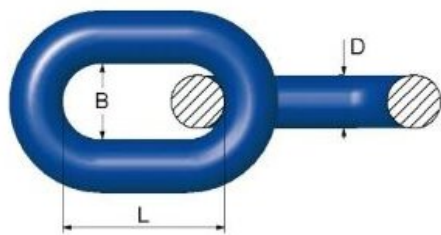

Fram alloy blue short link calibrated chains - grade 8 RS

Product information

Chain for lifting

Safety factor: 4:1

Grade: 8

Part Code	Chain diameter mm	WLL	Min. Breaking force kN	B mm	D mm	L mm	Weight	Delivery time
203101000000140	10	3.15	126	13.5	10	30.5	2.15	7
203102500000140	25	20	785	33	25	76.5	13.2	7