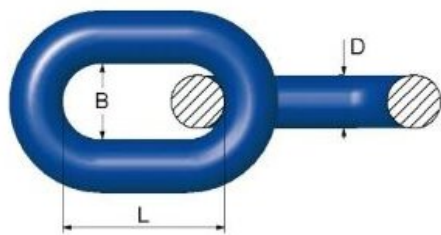

## Fram alloy blue short link calibrated chains - grade 8 RS

### Product information

Chain for lifting

Safety factor: 4:1

Grade: 8

Part Code	Chain diameter mm	WLL	Min. Breaking force kN.	B mm	D mm	L mm	Weight	Delivery time
203101000000140	10	3.15	126	13.5	10	30.5	2.15	7
203102500000140	25	20	785	33	25	76.5	13.2	7