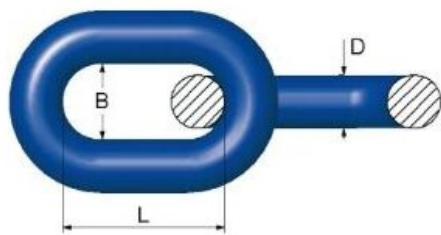

Fram alloy blue short link calibrated chains - grade 8 RS

Product information

Chain for lifting

Safety factor: 4:1

Grade: 8

| Part Code | Chain diameter mm | WLL | Min. Breaking force, kN | B mm | D mm | L mm | Weight | Delivery time |
|-----------------|----------------------|------|----------------------------|---------|---------|---------|--------|---------------|
| 203101000000140 | 10 | 3.15 | 126 | 13.5 | 10 | 30.5 | 2.15 | 7 |
| 203102500000140 | 25 | 20 | 785 | 33 | 25 | 76.5 | 13.2 | 7 |