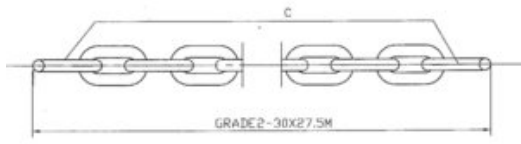

Studless Chain

Product information

We can deliver studless chain of high quality

Min. Breaking force kN.	Proof Load kN	Breaking test load +/- %	Weight kg	Delivery time
470	235	2.5	476	7
668	334	2.5	668	7

Blueprint

COMMON LINK (C)