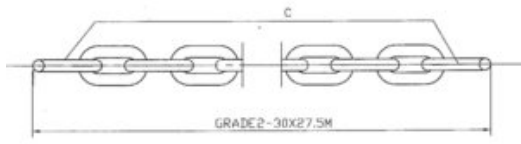

Studless Chain

Product information

We can deliver studless chain of high quality

Min. Breaking force kN	Proof Load kN	Breaking test load +/- %	Weight kg	Delivery time
470	235	2.5	476	7
668	334	2.5	668	7

Blueprint