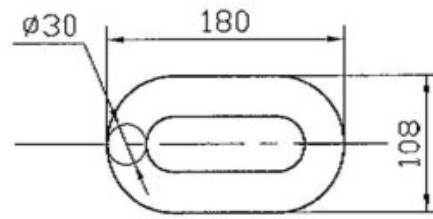

Studless Chain

Product information

We can deliver studless chain of high quality

Min. Breaking force kN.	Proof Load kN	Breaking test load +/- %	Weight kg	Delivery time
470	235	2.5	476	7
668	334	2.5	668	7

Blueprint

COMMON LINK (C)