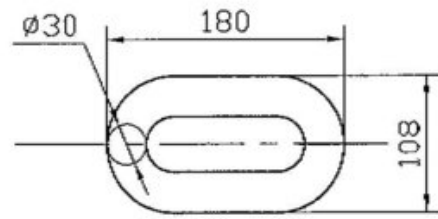

Studless Chain

Product information

We can deliver studless chain of high quality

Min. Breaking force kN	Proof Load kN	Breaking test load +/- %	Weight kg	Delivery time
470	235	2.5	476	7
668	334	2.5	668	7

Blueprint