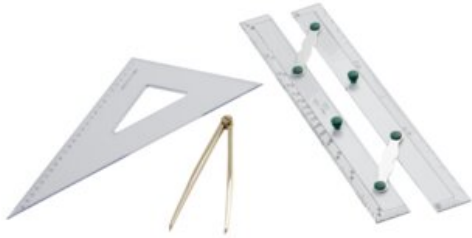

Nautical Aid

Product information

For your maritime needs, we deliver nautical Aid

Part Code	Model	Delivery time
8631115020500	Paralell ruler 15"	7
8631115022500	Map match 170 cm	7
8631115024500	Thermometer indoors	7
8631115025000	Thermometer outdoors	7
8631115030000	Gong gong with mallet	7