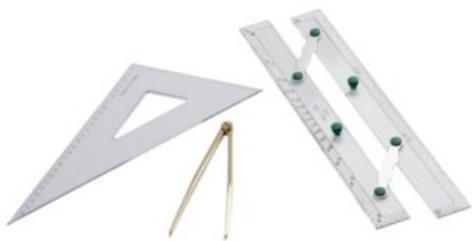

### Product information

For your maritime needs, we deliver nautical Aid

Part Code	Model	Delivery time
8631115020500	Paralell ruler 15"	7
8631115022500	Map match 170 cm	7
8631115024500	Thermometer indoors	7
8631115025000	Thermometer outdoors	7
8631115030000	Gong gong with mallet	7