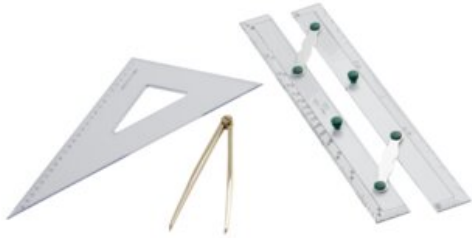

Nautical Aid

Product information

For your maritime needs, we deliver nautical Aid

| Part Code | Model | Delivery time |
|---------------|-----------------------|---------------|
| 8631115020500 | Paralell ruler 15" | 7 |
| 8631115022500 | Map match 170 cm | 7 |
| 8631115024500 | Thermometer indoors | 7 |
| 8631115025000 | Thermometer outdoors | 7 |
| 8631115030000 | Gong gong with mallet | 7 |